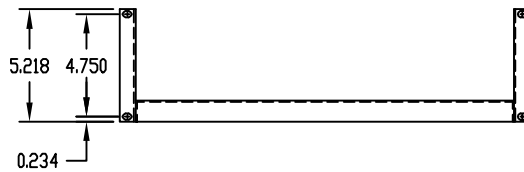

PART NAME

RELAY RACK SHELF

PART No.

SA-1278, 79 & SA-1378, 79

MATERIAL: SHELF _____ 16 GA. STEEL
 MOUNTING BRACKETS _____ 14 GA. STEEL

FINISH: METALLIC GRAY
 BLACK TEXTURE

NOTE: MOUNTING BRACKETS ARE ADJUSTABLE

LOAD RATING: 150 LBS. MAX.

PART NO.	A	B	C	D	E
SA-1278	19.000	17.562	16.000	QTY. (6)	12.000
SA-1279	19.000	17.562	20.000	QTY. (9)	18.000
SA-1378	23.000	21.562	16.000	QTY. (6)	12.000
SA-1379	23.000	21.562	20.000	QTY. (9)	18.000